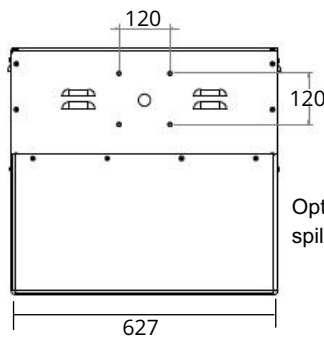

SIDE VIEW

REAR VIEW

Optional light spillage guard

Universal mounting bracket

SP750AB - 750w LED >115,200 lumen output, nw - 22.8Kg inc bracket  
 SP630AB - 630w LED > 96,000 lumen output, nw - 21.8Kg inc bracket  
 SP500AB - 500w LED > 76,800 lumen output, nw - 19.8Kg inc bracket  
 SP380AB - 380w LED > 57,600 lumen output, nw - 18.8Kg inc bracket  
 SP260AB - 260w LED > 38,400 lumen output, nw - 16.8Kg inc bracket