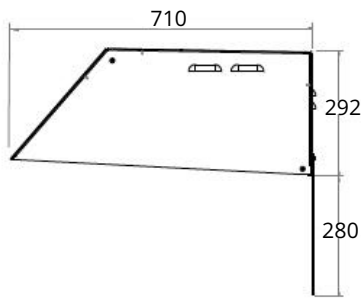

SIDE VIEW

REAR VIEW

Optional light spillage guard

Universal mounting bracket

SP750AB - 750w LED >115,200 lumen output, nw - 22.8Kg inc bracket  
 SP630AB - 630w LED > 96,000 lumen output, nw - 21.8Kg inc bracket  
 SP500AB - 500w LED > 76,800 lumen output, nw - 19.8Kg inc bracket  
 SP380AB - 380w LED > 57,600 lumen output, nw - 18.8Kg inc bracket  
 SP260AB - 260w LED > 38,400 lumen output, nw - 16.8Kg inc bracket