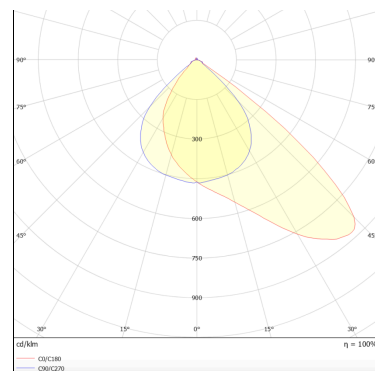

SIDE VIEW

REAR VIEW

Optional light spillage guard

Universal mounting bracket

SP750AB - 750w LED >115,200 lumen output, nw - 22.8Kg inc bracket  
 SP630AB - 630w LED > 96,000 lumen output, nw - 21.8Kg inc bracket  
 SP500AB - 500w LED > 76,800 lumen output, nw - 19.8Kg inc bracket  
 SP380AB - 380w LED > 57,600 lumen output, nw - 18.8Kg inc bracket  
 SP260AB - 260w LED > 38,400 lumen output, nw - 16.8Kg inc bracket

Polar Intensity Diagram  
 Asymmetric beam pattern